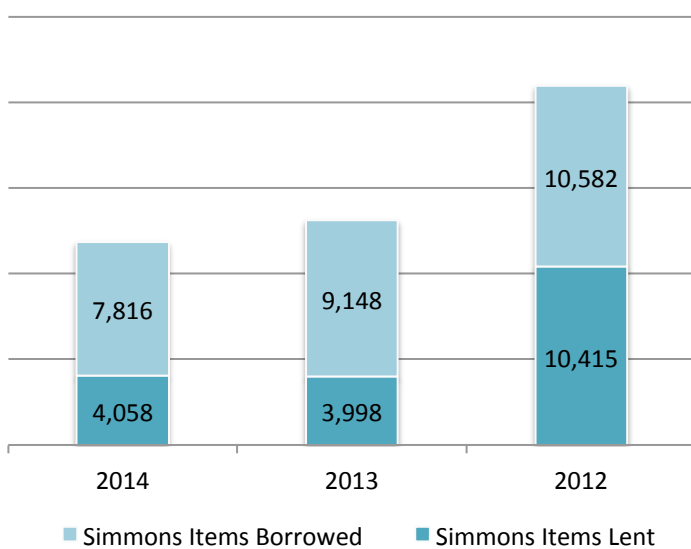

Beatley Library Statistics Dashboard 2014

Total Circulation: **22,608**

Total Collection Volume Count: **291,528**

Total Reference Questions: **8,751**

Total Library Instruction Sessions: **130**

Top Library Guides:

Beatley Library Stats: *Access & Services*

Course Reserves Circulation

Gate Count in Typical Week

Interlibrary Loan Transactions

Online Sessions

Beatley Library Stats: *Searching & Reference*

Search Interfaces: Page Views*
*Jan-Sep 2014 Only

Search Interfaces: Searches *
*Jan-Sep 2014 Only

Reference Transactions

Research Appointments

Beatley Library Statistics

Gate Count for Beatley Library

2013-2014 2012-2013 2011-2012

Visits in a Typical Week 6,673 7,576 8,759