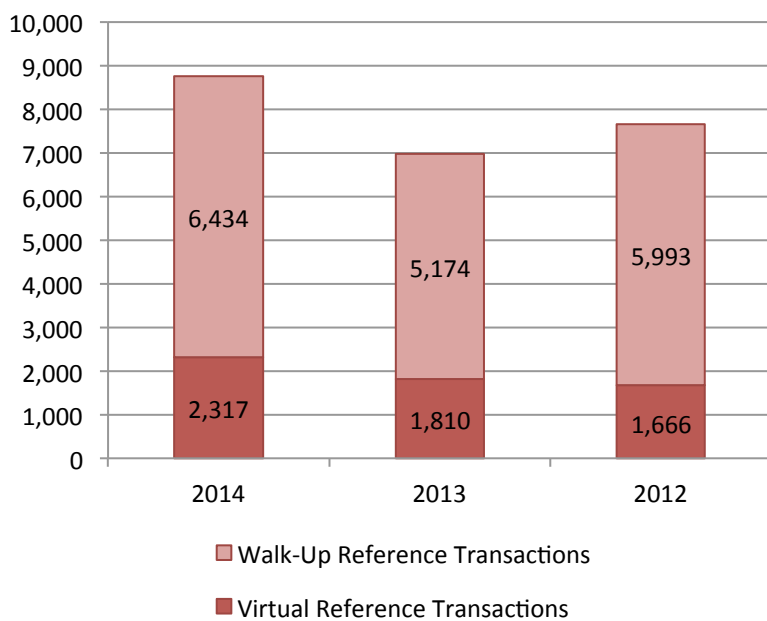

Beatley Library Statistics Dashboard 2014

Total Circulation: **22,608**

Total Collection Volume Count: **291,528**

Total Reference Questions: **8,751**

Total Library Instruction Sessions: **130**

Top Library Guides:

Beatley Library Stats: *Access & Services*

Course Reserves Circulation

Gate Count in Typical Week

Interlibrary Loan Transactions

Online Sessions

Beatley Library Stats: *Searching & Reference*

Search Interfaces: Page Views*
*Jan-Sep 2014 Only

Search Interfaces: Searches *
*Jan-Sep 2014 Only

Reference Transactions

Research Appointments

Beatley Library Statistics

Gate Count for Beatley Library

2013-2014 2012-2013 2011-2012

Visits in a Typical Week 6,673 7,576 8,759