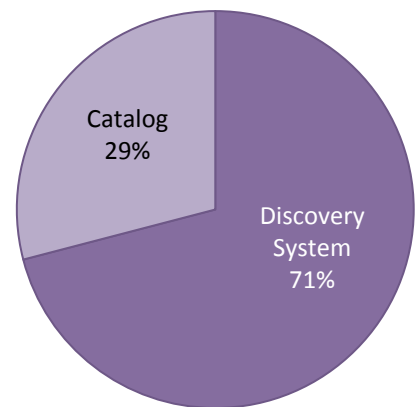

Beatley Library Statistics Dashboard 2014

Total Circulation: **22,608**

Total Collection Volume Count: **291,528**

Total Reference Questions: **8,751**

Total Library Instruction Sessions: **130**

Top Library Guides:

Beatley Library Stats: *Access & Services*

Course Reserves Circulation

Gate Count in Typical Week

Interlibrary Loan Transactions

Online Sessions

Beatley Library Stats: *Searching & Reference*

Search Interfaces: Page Views*
*Jan-Sep 2014 Only

Search Interfaces: Searches *
*Jan-Sep 2014 Only

Reference Transactions

Research Appointments

Beatley Library Statistics

Gate Count for Beatley Library

2013-2014 2012-2013 2011-2012

Visits in a Typical Week 6,673 7,576 8,759