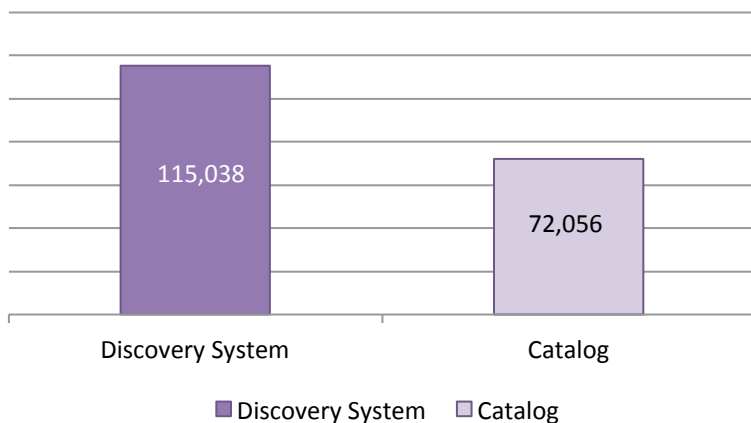

Beatley Library Statistics Dashboard 2014

Total Circulation: **22,608**

Total Collection Volume Count: **291,528**

Total Reference Questions: **8,751**

Total Library Instruction Sessions: **130**

Top Library Guides:

Beatley Library Stats: *Access & Services*

Course Reserves Circulation

Gate Count in Typical Week

Interlibrary Loan Transactions

Online Sessions

Beatley Library Stats: *Searching & Reference*

Search Interfaces: Page Views*
*Jan-Sep 2014 Only

Search Interfaces: Searches *
*Jan-Sep 2014 Only

Reference Transactions

Research Appointments

Beatley Library Statistics

Gate Count for Beatley Library

2013-2014 2012-2013 2011-2012

Visits in a Typical Week 6,673 7,576 8,759