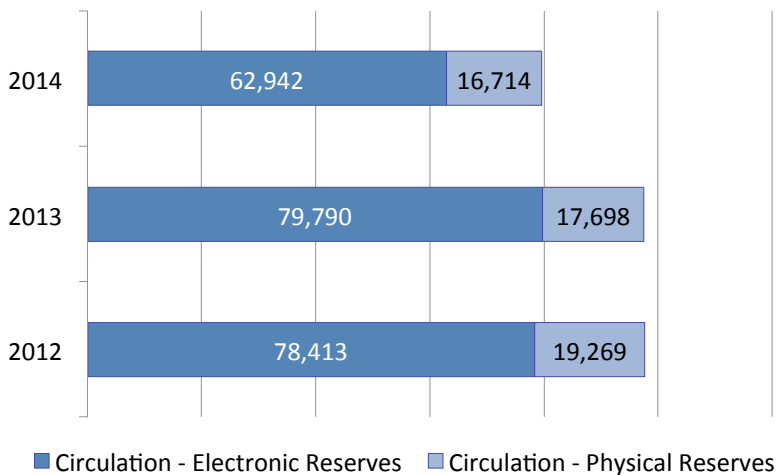

Beatley Library Statistics Dashboard 2014

Total Circulation: **22,608**

Total Collection Volume Count: **291,528**

Total Reference Questions: **8,751**

Total Library Instruction Sessions: **130**

Top Library Guides:

Beatley Library Stats: *Access & Services*

Course Reserves Circulation

Gate Count in Typical Week

Interlibrary Loan Transactions

Online Sessions

Beatley Library Stats: *Searching & Reference*

Search Interfaces: Page Views*
*Jan-Sep 2014 Only

Search Interfaces: Searches *
*Jan-Sep 2014 Only

Reference Transactions

Research Appointments

Beatley Library Statistics

Gate Count for Beatley Library

2013-2014 2012-2013 2011-2012

Visits in a Typical Week 6,673 7,576 8,759