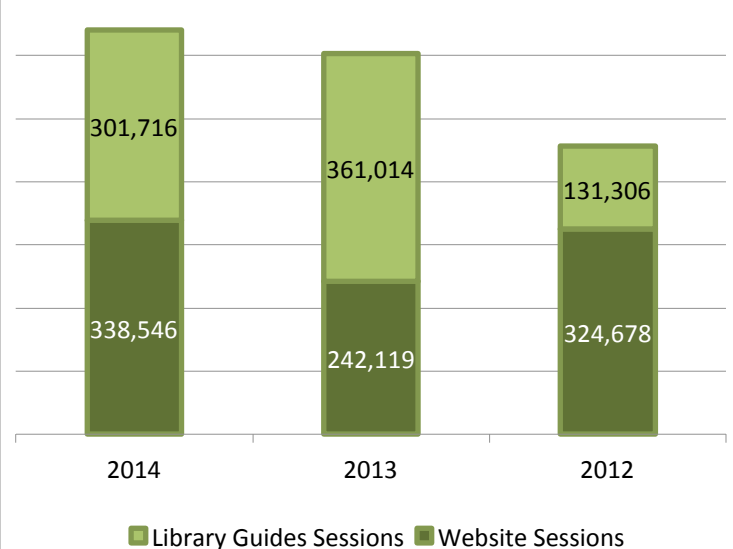

Beatley Library Statistics Dashboard 2014

Total Circulation: **22,608**

Total Collection Volume Count: **291,528**

Total Reference Questions: **8,751**

Total Library Instruction Sessions: **130**

Top Library Guides:

Beatley Library Stats: *Access & Services*

Course Reserves Circulation

Gate Count in Typical Week

Interlibrary Loan Transactions

Online Sessions

Beatley Library Stats: *Searching & Reference*

Search Interfaces: Page Views*
*Jan-Sep 2014 Only

Search Interfaces: Searches *
*Jan-Sep 2014 Only

Reference Transactions

Research Appointments

Beatley Library Statistics

Gate Count for Beatley Library

2013-2014 2012-2013 2011-2012

Visits in a Typical Week 6,673 7,576 8,759