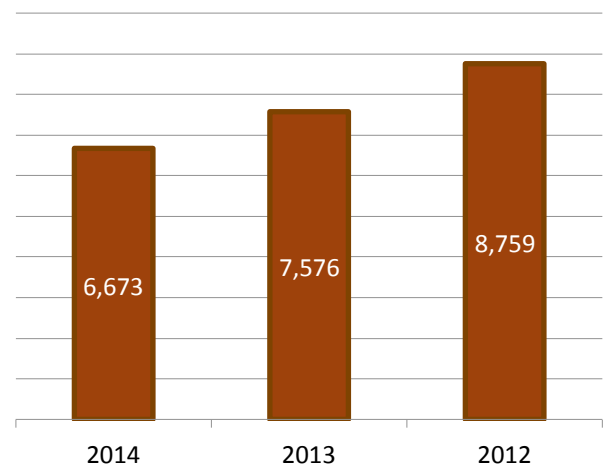

Beatley Library Statistics Dashboard 2014

Total Circulation: **22,608**

Total Collection Volume Count: **291,528**

Total Reference Questions: **8,751**

Total Library Instruction Sessions: **130**

Top Library Guides:

Beatley Library Stats: *Access & Services*

Course Reserves Circulation

Gate Count in Typical Week

Interlibrary Loan Transactions

Online Sessions

Beatley Library Stats: *Searching & Reference*

Search Interfaces: Page Views*
*Jan-Sep 2014 Only

Search Interfaces: Searches *
*Jan-Sep 2014 Only

Reference Transactions

Research Appointments

Beatley Library Statistics

Gate Count for Beatley Library

2013-2014 2012-2013 2011-2012

Visits in a Typical Week 6,673 7,576 8,759