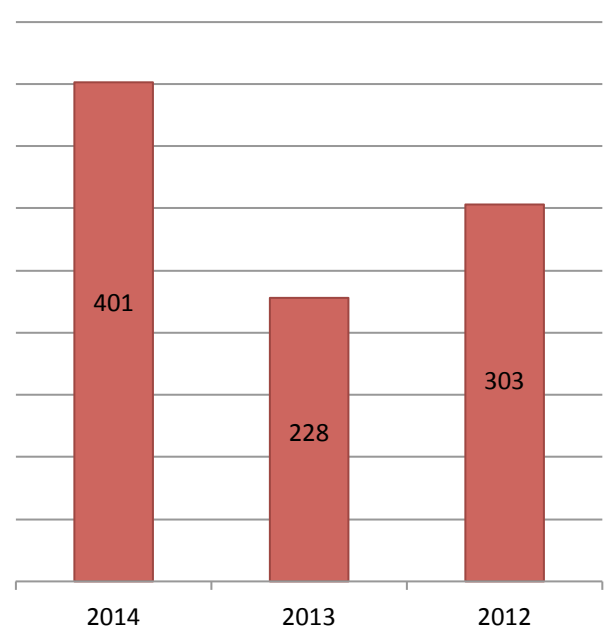

Beatley Library Statistics Dashboard 2014

Total Circulation: **22,608**

Total Collection Volume Count: **291,528**

Total Reference Questions: **8,751**

Total Library Instruction Sessions: **130**

Top Library Guides:

Beatley Library Stats: *Access & Services*

Course Reserves Circulation

Gate Count in Typical Week

Interlibrary Loan Transactions

Online Sessions

Beatley Library Stats: *Searching & Reference*

Search Interfaces: Page Views*
*Jan-Sep 2014 Only

Search Interfaces: Searches *
*Jan-Sep 2014 Only

Reference Transactions

Research Appointments

Beatley Library Statistics

Gate Count for Beatley Library

2013-2014 2012-2013 2011-2012

Visits in a Typical Week 6,673 7,576 8,759